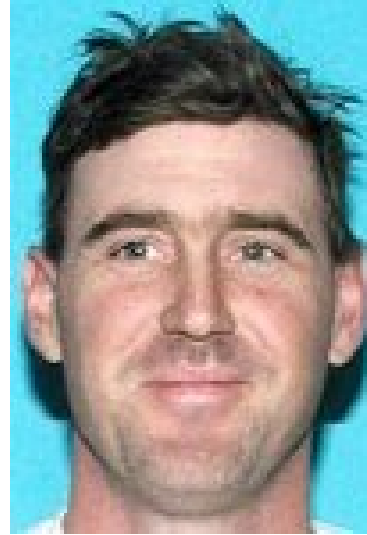

MISSING

IF YOU HAVE INFORMATION ABOUT
Jeremy Burt

Call the Boise Police Department at **(208) 570-6290**

DOB: 06/18/1973
Missing: 02/11/2007
Age at disappearance: 33
Sex: Male
Race: White
Hair: Brown
Eyes: Hazel
Height: 6'2"
Weight: 200 lbs
Missing From: Boise, ID

Jeremy wears a goatee/moustache. He has a 2" scar on the left side of his chest and a scar on his knee. He was last seen wearing a dark turtleneck and Levi jeans.

CIRCUMSTANCES

Jeremy was last seen on Feb 11/07 at approx. 10:30 pm in the 2200 block of Hervey St. in Boise, ID. He has not been seen or heard from since. His vehicle, his ex-wife's Mercury Cougar, was found burned in the desert in Owhyee County.